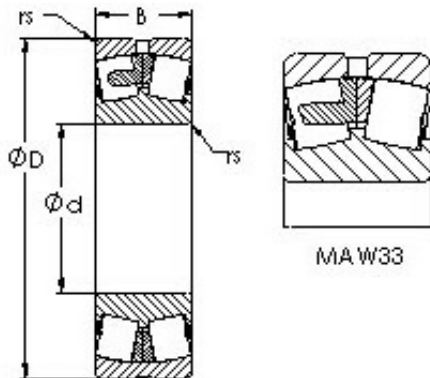

BEARINGS ACCESSORIES IMPORTED LTD

AST 22309MAC4F80W33 spherical roller bearings

Bearing No. 22309MAC4F80W33

22309MAC4F80W33 Bearing 2D drawings and 3D CAD models

Size	45x100x36 mm
Bore Diameter	45 mm
Outer Diameter	100 mm
Width	36 mm
Bearing Type	straight bore, lube groove and holes
Bore Dia (d)	45.0000
Outer Dia (D)	100.0000
Width (B)	36.0000
Radius (min) (rs)	1.500
Dynamic Load Rating (Cr)	150,000
Static Load Rating (Cor)	175,000
Max Speed (Grease) (X1000 RPM)	3
Max Speed (Oil) (X1000 RPM)	5
Weight (g)	1,420.00
Material	52100 Chrome steel, or equivalent