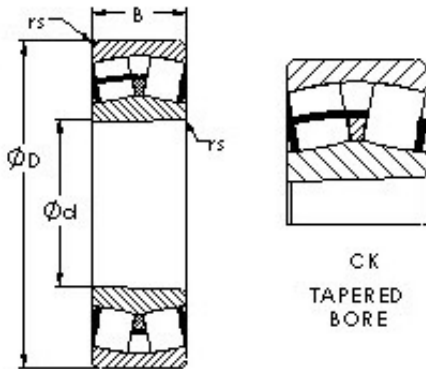

BEARINGS ACCESSORIES IMPORTED LTD

AST 22309CK spherical roller bearings

Bearing No. 22309CK

Size	45x100x36 mm
Bore Diameter	45 mm
Outer Diameter	100 mm
Width	36 mm
Bearing Type	tapered bore
Bore Dia (d)	45.0000
Outer Dia (D)	100.0000
Width (B)	36.0000
Radius (min) (rs)	1.500
Dynamic Load Rating (Cr)	165,000
Static Load Rating (Cor)	190,000
Max Speed (Grease) (X1000 RPM)	4
Max Speed (Oil) (X1000 RPM)	5
Weight (g)	1,350.00
Material	52100 Chrome steel, or equivalent

22309CK Bearing 2D drawings and 3D CAD models