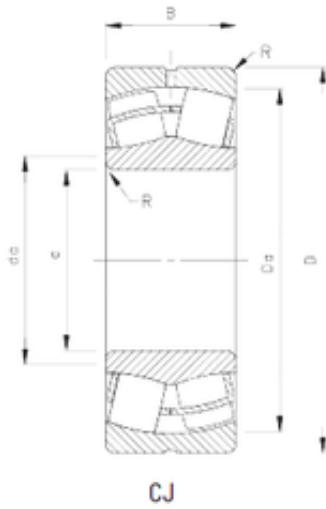

BEARINGS ACCESSORIES IMPORTED LTD

45 mm x 100 mm x 36 mm Timken 22309CJ
spherical roller bearings

Bearing No. 22309CJ

Size	45x100x36 mm
Bore Diameter	45 mm
Outer Diameter	100 mm
Width	36 mm
d	45 mm
D	100 mm
B	36 mm
C	36 mm
R	1,5 mm
Da	90 mm
da	58 mm

22309CJ Bearing 2D drawings and 3D CAD models