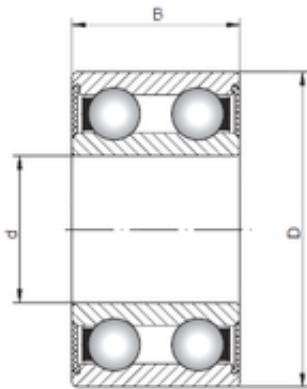

## BEARINGS ACCESSORIES IMPORTED LTD

45 mm x 100 mm x 36 mm Loyal 4309-2RS deep groove ball bearings

Bearing No. 4309-2RS

Size	45x100x36 mm
Bore Diameter	45 mm
Outer Diameter	100 mm
Width	36 mm
d	45 mm
D	100 mm
B	36 mm
C	36 mm
Weight	1,25 Kg
Basic dynamic load rating (C)	68,9 kN
Basic static load rating (C0)	56 kN

4309-2RS Bearing 2D drawings and 3D CAD models