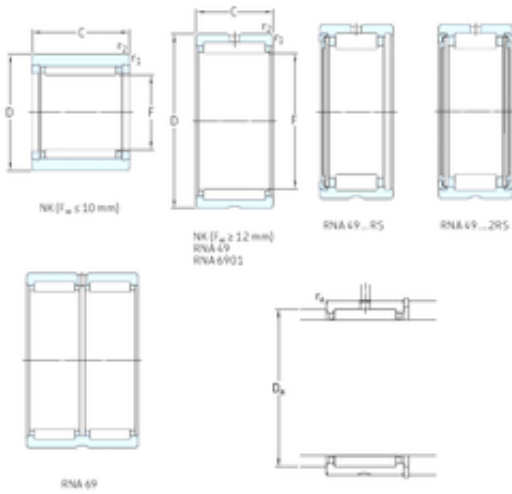

## SKF RNA6904 needle roller bearings

Bearing No. RNA6904

Size	25x37x30 mm
Bore Diameter	25 mm
Outer Diameter	37 mm
Width	30 mm
Fw	25 mm
D	37 mm
C	30 mm
Weight	0,1 Kg
Basic dynamic load rating (C)	35,2 kN
Basic static load rating (C0)	53 kN
Fatigue load limit (Pu)	6,55
Reference speed	15000 r/min

RNA6904 Bearing 2D drawings and 3D CAD models