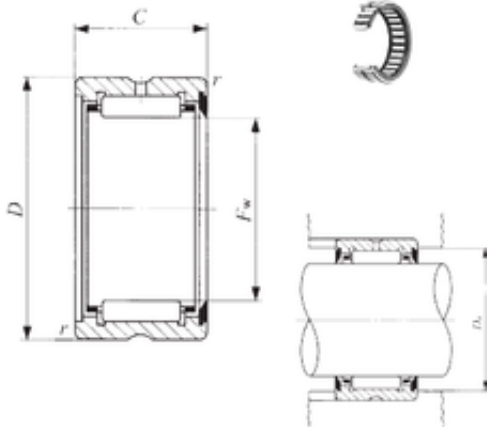

BEARINGS ACCESSORIES IMPORTED LTD

IKO RNA 6904U needle roller bearings

Bearing No. RNA 6904U

Size	25x37x30 mm
Bore Diameter	25 mm
Outer Diameter	37 mm
Width	30 mm
Fw	25 mm
D	37 mm
C	30 mm
r min.	0,3 mm
Da max.	35 mm
Weight	0,0955 Kg
Basic dynamic load rating (C)	33 kN
Basic static load rating (C0)	44,6 kN

RNA 6904U Bearing 2D drawings and 3D CAD models