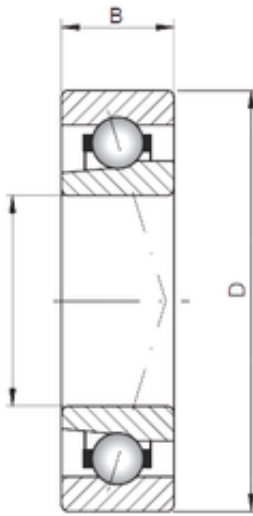

BEARINGS ACCESSORIES IMPORTED LTD

Loyal 7236 ATBP4 angular contact ball bearings

Bearing No. 7236 ATBP4

Size	180x320x52 mm
Bore Diameter	180 mm
Outer Diameter	320 mm
Width	52 mm
d	180 mm
D	320 mm
B1	52 mm
C	52 mm
Angle (°)	25 °
Weight	16,8 Kg
Basic dynamic load rating (C)	290 kN
Basic static load rating (C0)	365 kN
(Grease) Lubrication Speed	3400 r/min

7236 ATBP4 Bearing 2D drawings and 3D CAD models