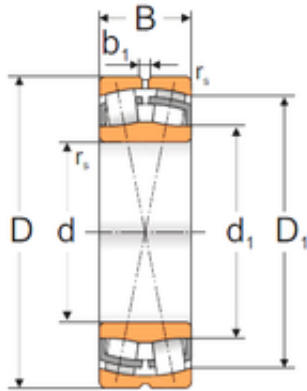

BEARINGS ACCESSORIES IMPORTED LTD

170 mm x 280 mm x 109 mm Loyal 24134 MBW33 spherical roller bearings

Bearing No. 24134 MBW33

24134 MBW33 Bearing 2D drawings and 3D CAD models

Size	170x280x109 mm
Bore Diameter	170 mm
Outer Diameter	280 mm
Width	109 mm
d	170 mm
D	280 mm
B	109 mm
C	109 mm
b1	8 mm
d1	203,5 mm
r5 min.	2,1 mm
D1	240,3 mm
Weight	27,22 Kg
Basic dynamic load rating (C)	1070 kN
Basic static load rating (C0)	1860 kN
(Grease) Lubrication Speed	670 r/min
(Oil) Lubrication Speed	850 r/min
Calculation factor (e)	0,38
Calculation factor (Y0)	1,7
Calculation factor (Y1)	1,74